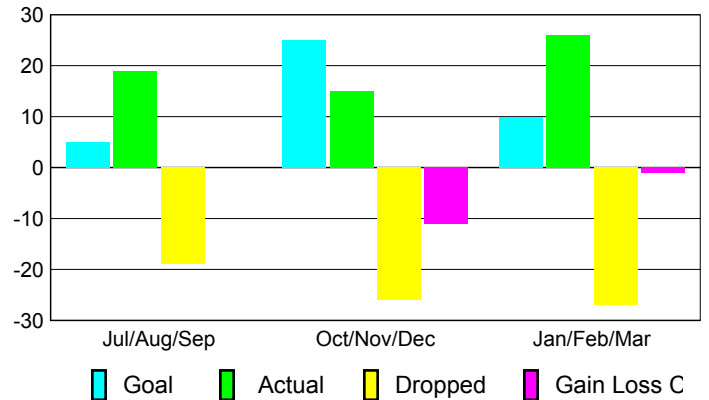

Club Results 2009-2010

Goal, New, Dropped, Gain/Loss

MEMBERSHIP

Membership Results
2009-2010

Membership
2008-2009

Month	Net Memb Goal	Actual New Memb	Actual Dropped Memb	Gain/Loss of Memb	Gain/Loss of Memb
Jul/Aug/Sep	5	19	-19	0	-7
Oct/Nov/Dec	25	15	-26	-11	-34
Jan/Feb/Mar	10	26	-27	-1	-10
Totals	40	60	-72	-12	-51

Membership Results 2009-2010

Goal, New, Dropped, Gain/Loss

Comparison of Club Gain/Loss

Current Year Compared to the Previous Year

Comparison of Membership Gain/Loss

Current Year Compared to the Previous Year